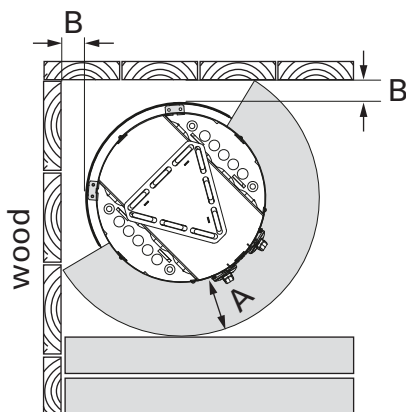

HARVIA

PL12
 40951 Muurame
 Finland
 www.harvia.fi

A	100 mm
B	30 mm

Corner installation

1 X

HPC11M

Between benches

2 X

HPC11M

Embedding

3 X

HPC11M