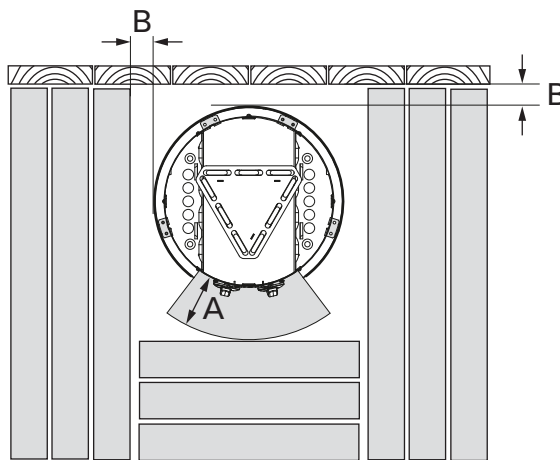

HARVIA

PL12
 40951 Muurame
 Finland
 www.harvia.fi

A	100 mm
B	30 mm

Corner installation

1 X

HPC11M

Between benches

2 X

HPC11M

Embedding

3 X

HPC11M