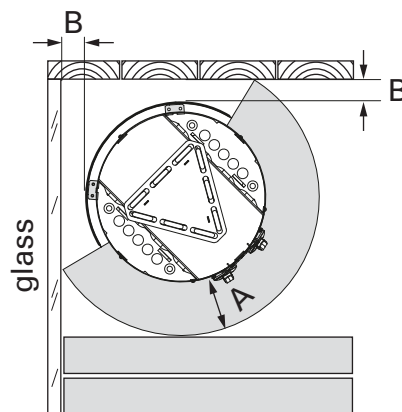

HARVIA

PL12
 40951 Muurame
 Finland
 www.harvia.fi

A	100 mm
B	30 mm

Corner installation

1 X

HPC11M

Between benches

2 X

HPC11M

Embedding

3 X

HPC11M